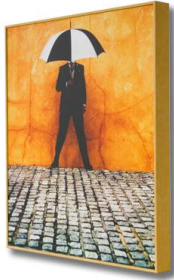

Price list

Framed Photos		
There are various frames available for your photos, all at the same price with flat, domed, wood and metallic finishes. There are also many different layouts available. After your shoot we can go through all the options and choose the best ones for you. A selection is shown below.		
	10" x 8" (without mount)	£45
	15" x 12" (10x8 print)	£95
	20" x 16" (15x12 print)	£125
	24" x 20" (20x16 print)	£145
	30" x 24" (24x20 print)	£175
	30" x 18" (20x8 print)	£165
	34" x 13" (28x10 print)	£165
	40" x 20" (34x13 print)	£225
 	24" x 13" (2 x 10x8)	£130
 	30" x 11" (3 x 8x6)	£140
	 	34" x 13" (3 x 10x8)
 	24" x 20" (4 x 8x6)	£145
	30" x 24" (4 x 10x8)	£175

Canvas Wraps		Glacier Blocks		
Your photo on canvas secured to a 40mm wooden frame		Your photo mounted onto a 30mm acrylic block for a striking effect.		
	16 x 12	£170	5 x 5	£70
	16 x 16	£190	5 x 7	£75
	20 x 16	£210	6 x 8	£80
	20 x 20	£230	10 x 8	£100
	24 x 20	£250	12 x 10	£120
	30 x 24	£300	<i>Magnetic</i>	
	40 x 30	£400	7 x 5	£40
		10 x 8	£60	
		12 x 10	£75	

Box Frames

The photo sits level with the edge of the frame profile giving an "image box" effect.

8 x 8	£60
8 x 10	£70
10 x 10	£75
12 x 10	£80
12 x 12	£85
16 x 12	£105
20 x 16	£160
24 x 20	£175
30 x 24	£250

Portrait Box

12 photos mounted onto 6" x 6" 2mm thick card and supplied in an attractive presentation box. The price for this is **£150**.

Acrylics

The Premier Acrylic is made from 5mm frosted acrylic back and front plates separated by raised fixing pins at each corner. It's a modern and bright way to display your photos!